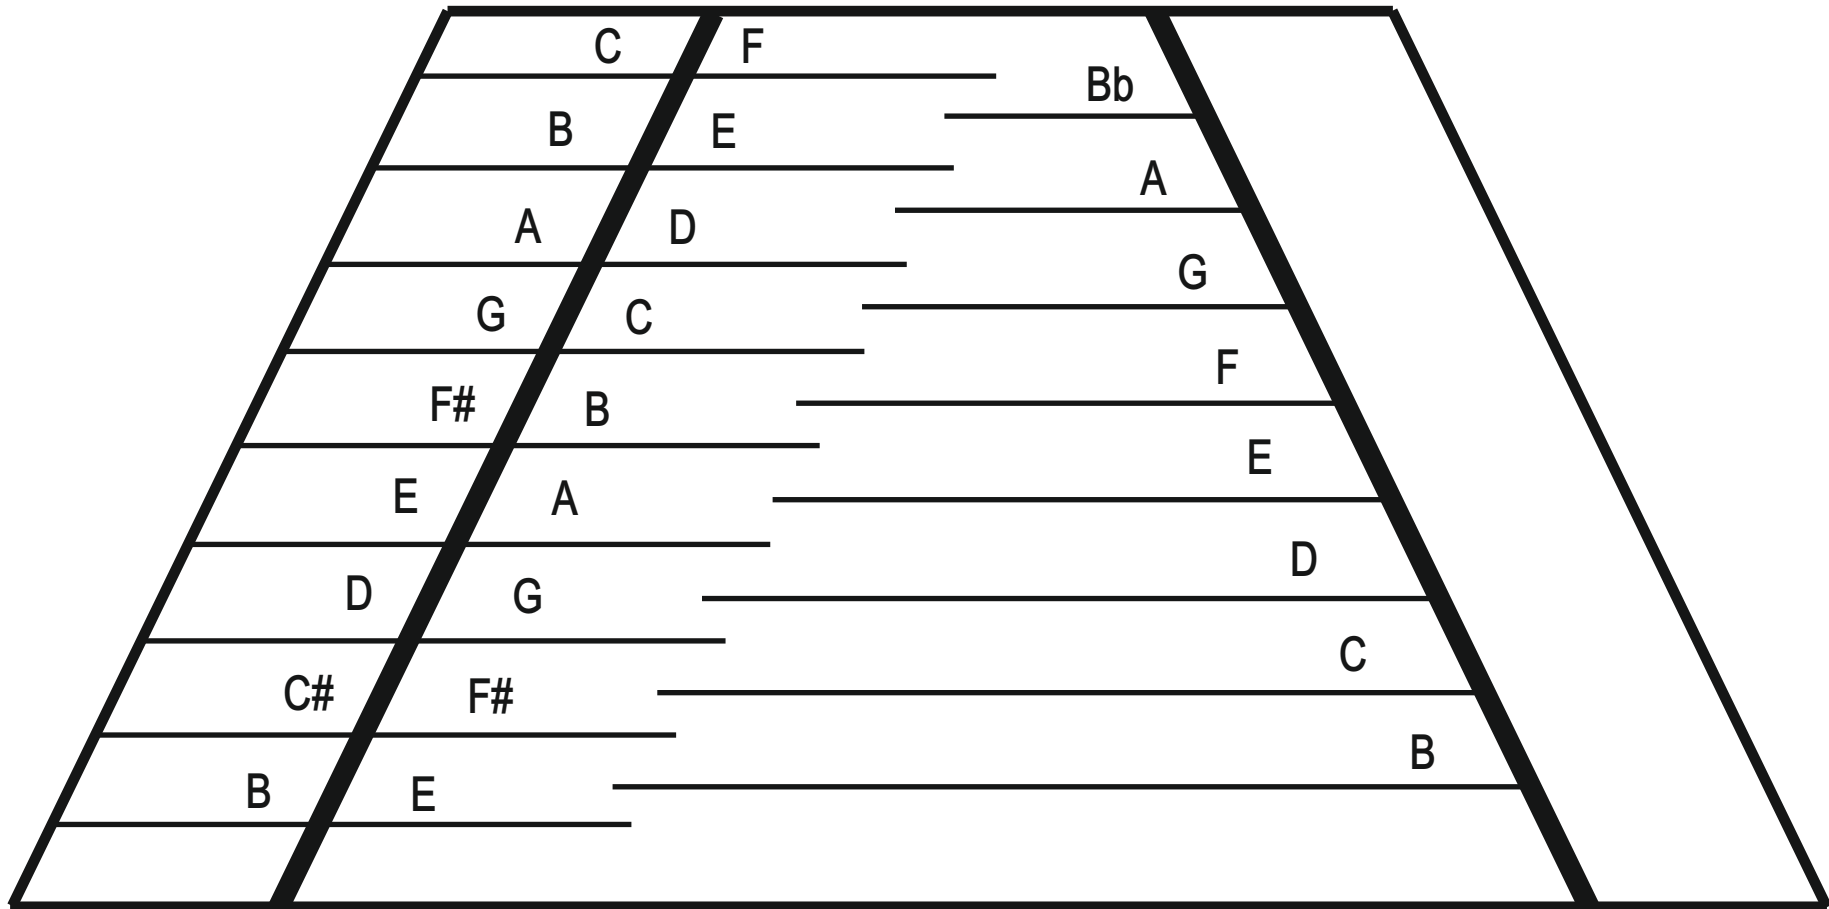

eastangliandulcimers.org.uk

EATMT hire dulcimer
(continuous bridges, non-EA tuning)

This instrument is available to hire from the East Anglian Traditional Music Trust. Chart by John Howson.