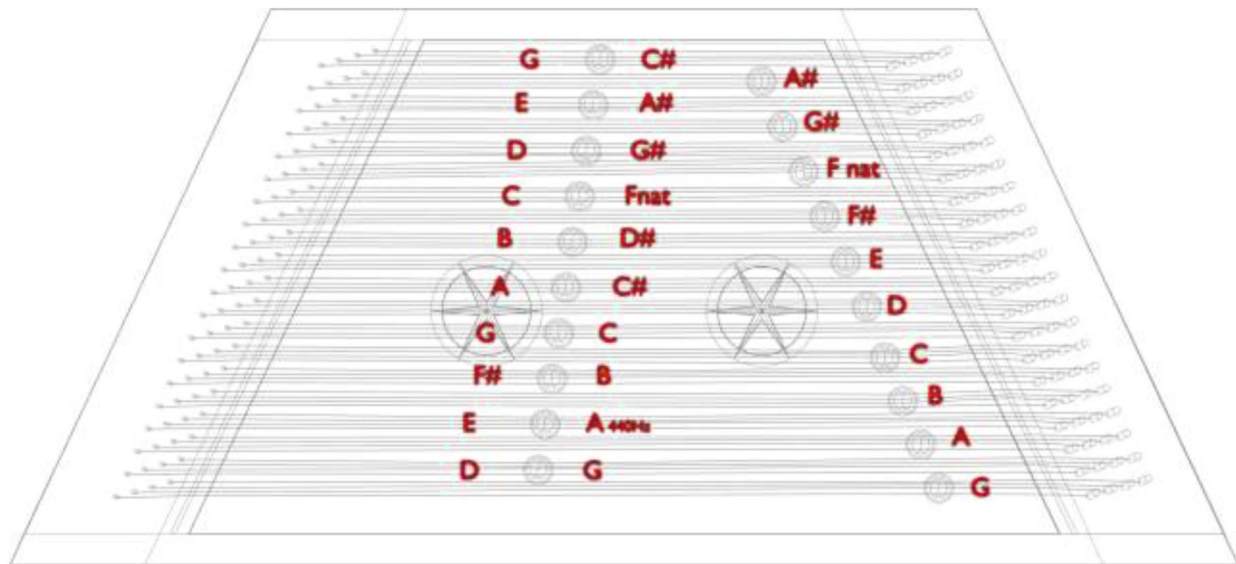

G dulcimer tuning
20 bridges

eastangliandulcimers.org.uk

Richard Blake's G tuning, based on Russell Wortley's, apart from top treble course.