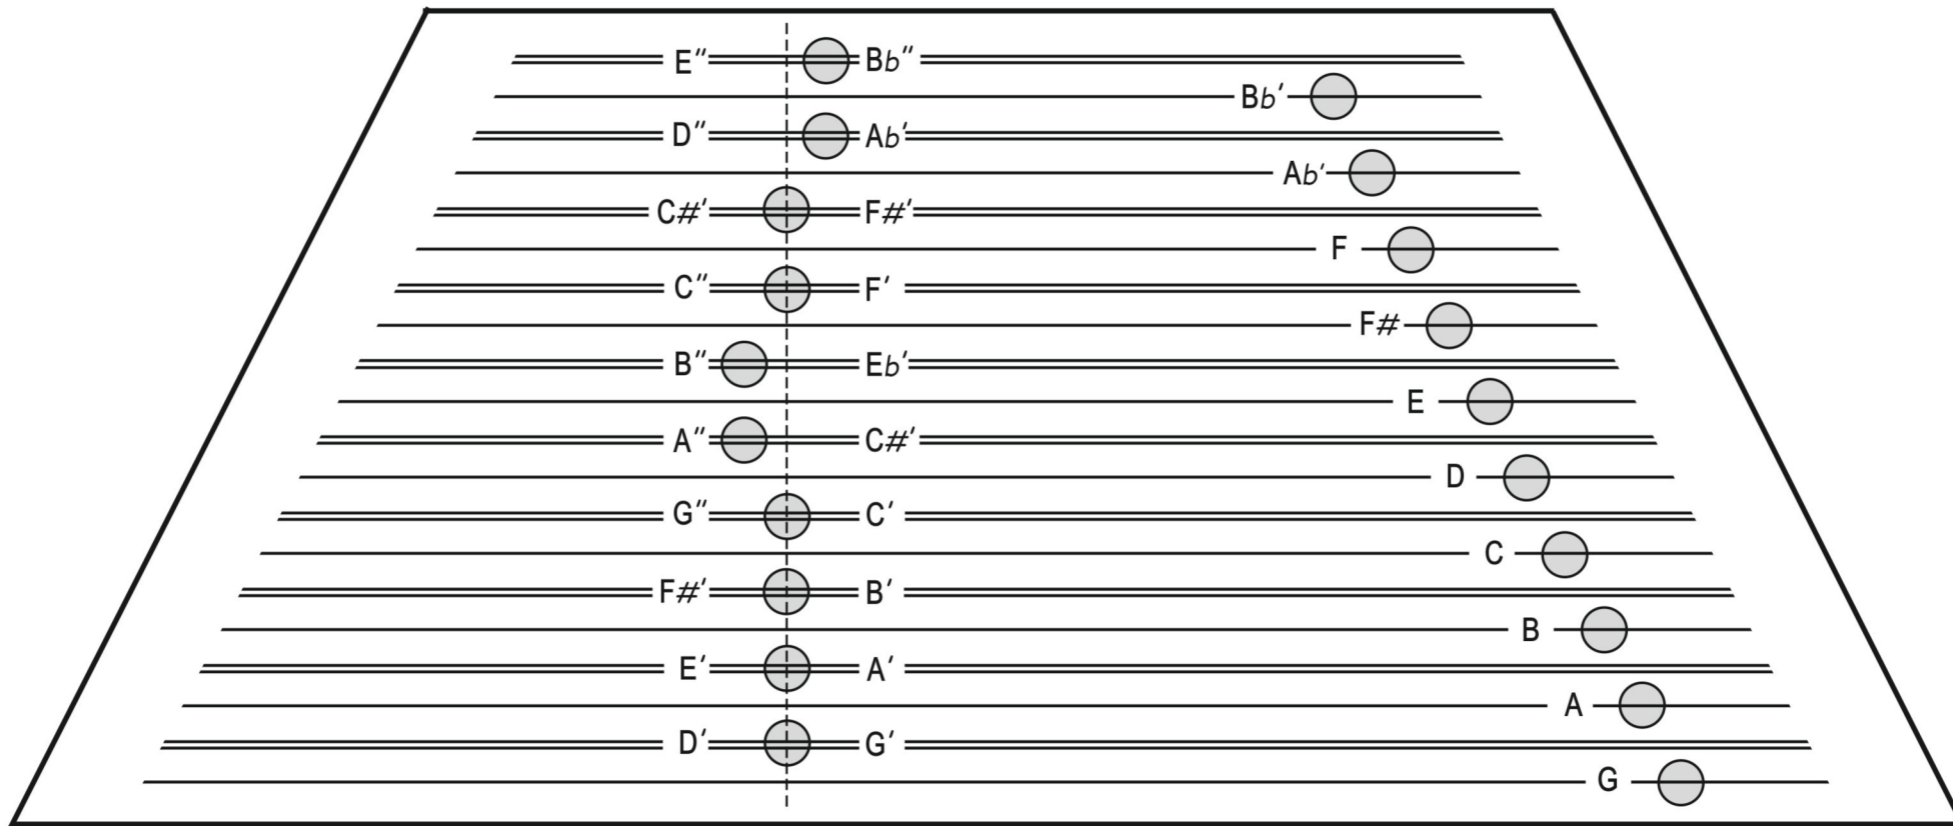

G dulcimer tuning
20 bridges

eastangliandulcimers.org.uk

Billy Bennington's G Tuning.

Similar to Billy Cooper's (Russell Wortley's Wood tuning) apart from the three bridges above C'' and F'

by John Howson