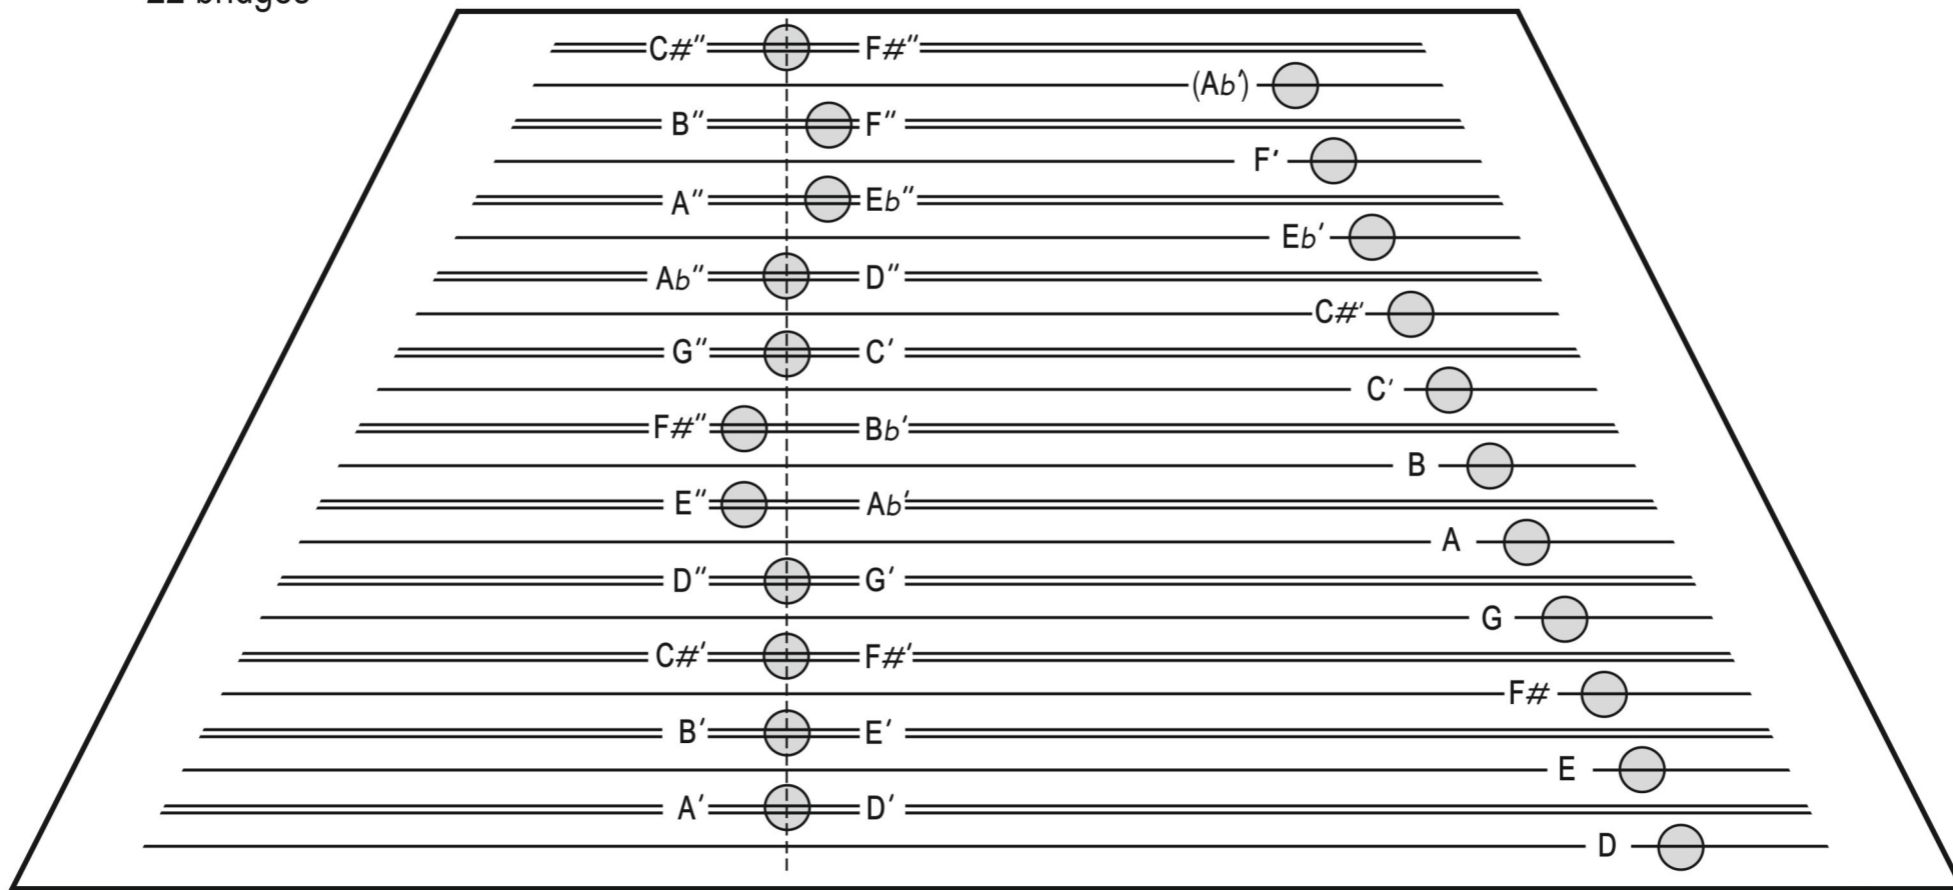

D dulcimer tuning
22 bridges

Basic tuning for an East Anglian dulcimer in D with 18 -20 courses taken from David Kettlewell's book 'All the Tunes that Ever there Were'.
Corrections and additions by John Howson.