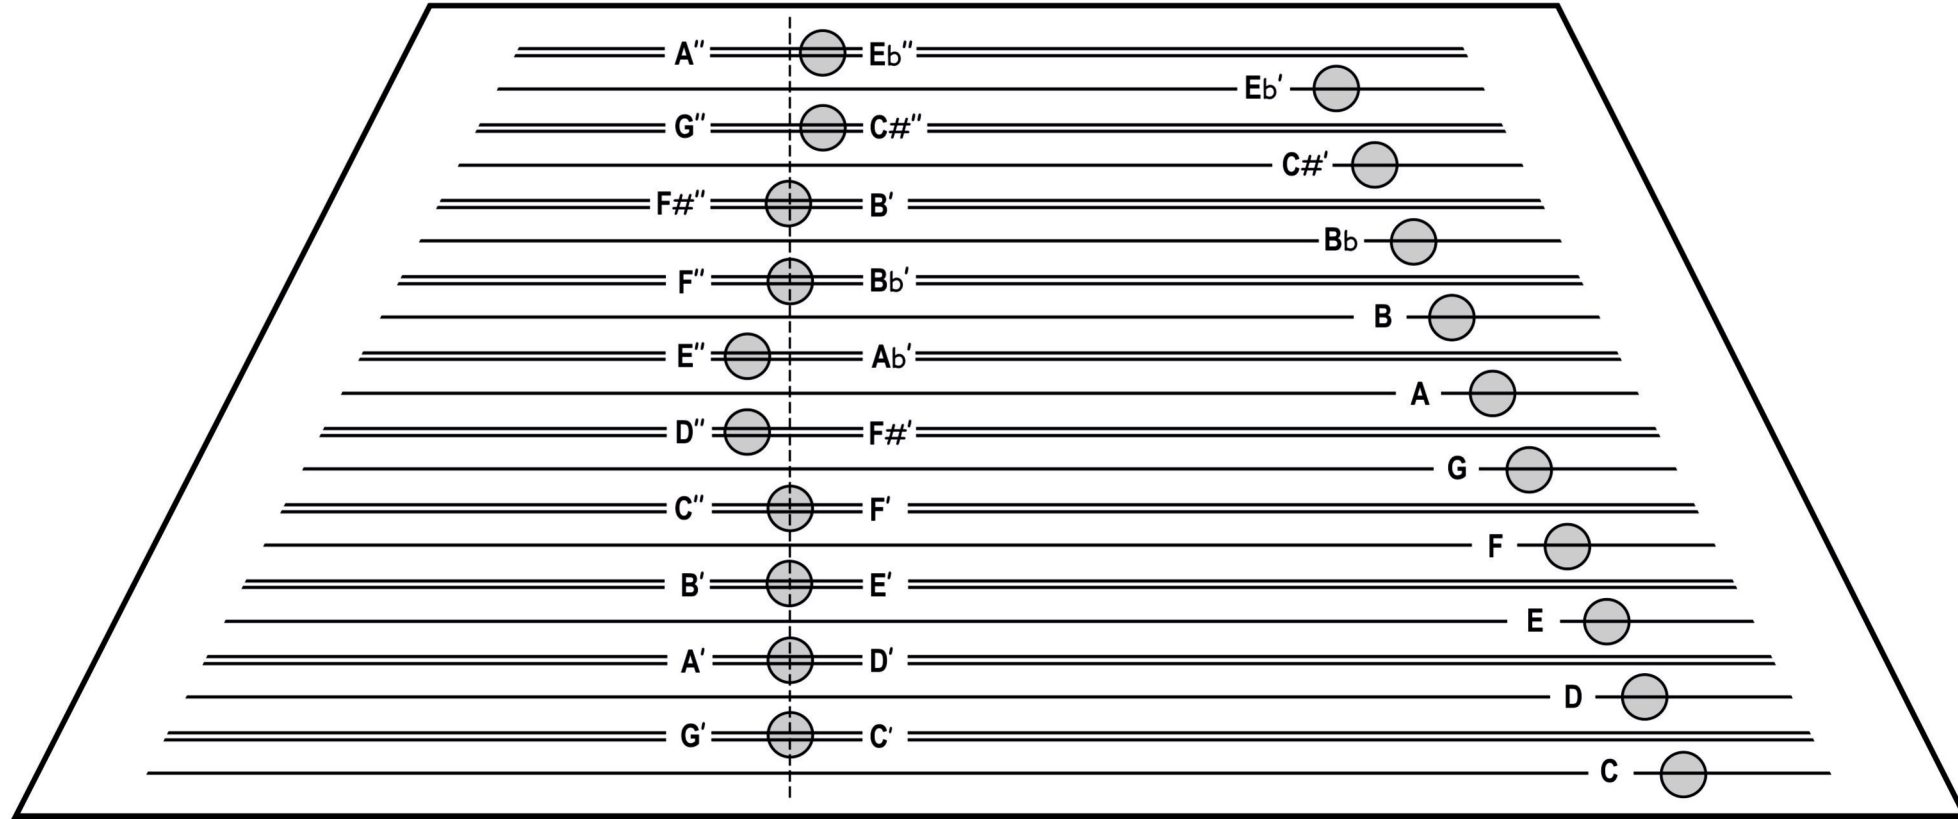

C dulcimer tuning
20 bridges

eastangliandulcimers.org.uk

Reg Reader's tuning, as used by his grandfather Charlie Philpott.

by John Howson